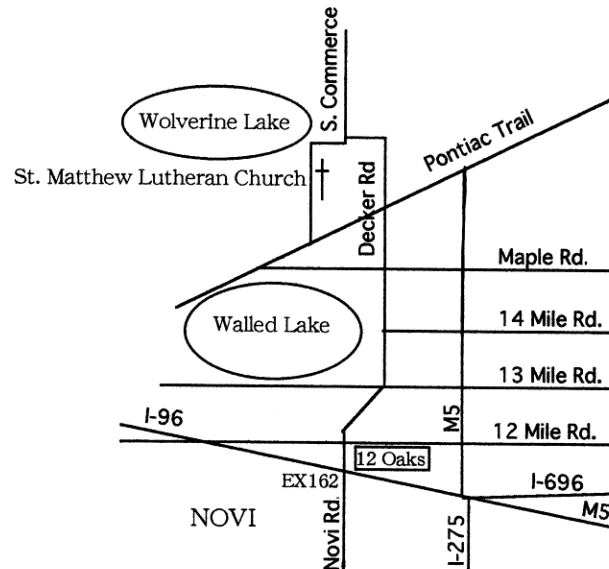

**Ray's Gospel Music
Workshop Information**

**Saturday, April 1
3:00 - 5:00 p.m.**

**FREE ! Everyone Welcome
Bring Your Family & Friends**

*I spend 2-3 months a year
teaching Black Gospel
music workshops and
singing in concerts
all over Japan.*

*God has given
many opportunities
for me to teach all over
the world.*

*I always share in the workshops the reason why I do
what I do. I love the Lord and I love to sing, but I don't
sing for my love of singing. I sing for my love of the
Lord. That is the reason why I sing.*

Come have fun with friends

Learn to easily sing Gospel Music

RSVP for the workshop to:
international.friends@st-matthew.org
OR 248-624-7676 ext 115
Reserve childcare by Sunday, March 19th

**You're Invited . .
4 Part Easter Celebration**

**FREE ! Everyone Welcome
Bring Your Family & Friends**

International Friends ♥
St. Matthew Lutheran Church
2040 South Commerce Road
Walled Lake, MI 48390
Email—international.friends@st-matthew.org
Website—www.smifriends.org
248-624-7676 ext 115